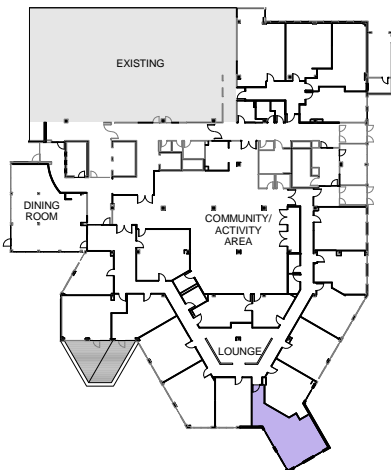

Price: \$

Occupancy Fee: \$

Property Taxes: \$

Total Monthly Fee: \$

Prices subject to change

Fridge Included
1 Outdoor Parking Spot

SUITE 207

660 sf.

SUITE 207

660 sf.