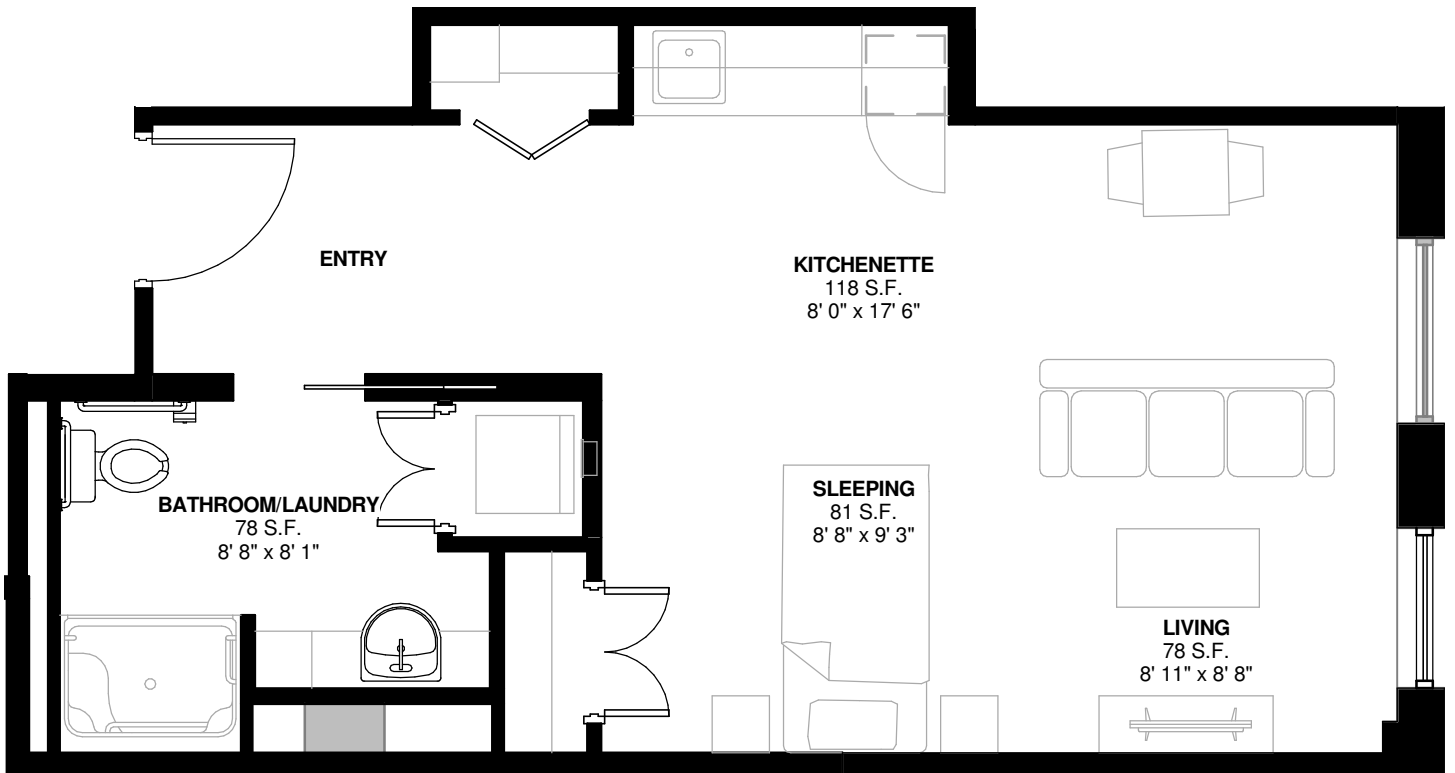

Price: \$

Occupancy Fee: \$

Property Taxes: \$

Total Monthly Fee: \$

Prices subject to change

Fridge Included

1 Outdoor Parking Spot

SUITE 213

486 sf.

SUITE 213

486 sf.