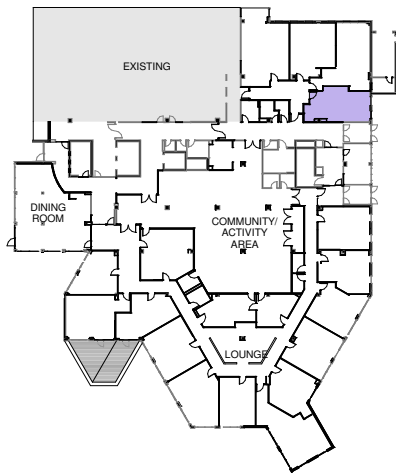

Price: \$

Occupancy Fee: \$

Property Taxes: \$

Total Monthly Fee: \$

Prices subject to change

Fridge Included

1 Outdoor Parking Spot

SUITE 213

486 sf.

SUITE 213

486 sf.